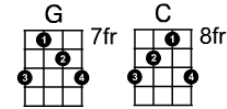

Kitty - The Pogues - Live in Paris Banjo Tab

Fill up number of rolls according to speed - Don't play first verse

```

      G                               C
D | --0--0--0--0--0--0--0--0--0--0--2--2--2--2--2--2 |
B | --0--0--0--0--0--0--0--0--1--1--1--1--1--1 |
G | 0-----0-----0-----0-----0-----0----- |
D | ----- |
g | ----- |
  
```

Hush mavourneen, the police are watching And you know that I must go ashore

```

      G                               C
D | --0--0--0--0--0--0--0--0--0--0--2--2--2--2--2--2 |
B | --0--0--0--0--0--0--0--0--1--1--1--1--1--1 |
G | 0-----0-----0-----0-----0-----0----- |
D | ----- |
g | ----- |
  
```

Hush mavourneen, the police are watching And you know that I must go ashore

INSTRUMENTAL

```

3
      G                               C
D | ---9---9---9---9---9---9---9---9---9---10---10 |
B | ---8---8---8---8---8---8---8---8---8---8---8--- |
G | -7---7---7---7---7---7---7---7---9---9---9--- |
D | ----- |
g | ----- |
  
```

So good night and God guard you forever And write to me once you get by

Until End

Instrumental (alternative play chords from Verse 3)

```

D | -5-7-9-7-5-7-5-2-0-5---5-7-9-T-9-7-5-0-2----- |
B | ----- |
G | ----- |
D | ----- |
g | ----- |
  
```