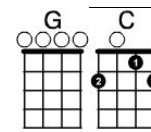

Kitty - The Pogues - Live in Paris Banjo Tab

Fill up number of rolls according to speed - Don't play first verse

```

      G                               C
D | --0--0--0--0--0--0--0--0--0--0--2--2--2--2--2--2 |
B | --0--0--0--0--0--0--0--0--1--1--1--1--1--1 |
G | 0-----0-----0-----0-----0-----0----- |
D | ----- |
g | ----- |
  
```

Hush mavourneen, the police are watching And you know that I must go ashore

```

      G                               C
D | --0--0--0--0--0--0--0--0--0--0--2--2--2--2--2--2 |
B | --0--0--0--0--0--0--0--0--1--1--1--1--1--1 |
G | 0-----0-----0-----0-----0-----0----- |
D | ----- |
g | ----- |
  
```

Hush mavourneen, the police are watching And you know that I must go ashore

INSTRUMENTAL

```

3
      G                               C
D | ---9---9---9---9---9---9---9---9---9---10---10 |
B | ---8---8---8---8---8---8---8---8---8---8---8--- |
G | -7---7---7---7---7---7---7---7---9---9---9--- |
D | ----- |
g | ----- |
  
```

So good night and God guard you forever And write to me once you get by

Until End

Instrumental (alternative play chords from Verse 3)

```

D | -5-7-9-7-5-7-5-2-0-5---5-7-9-T-9-7-5-0-2----- |
B | ----- |
G | ----- |
D | ----- |
g | ----- |
  
```